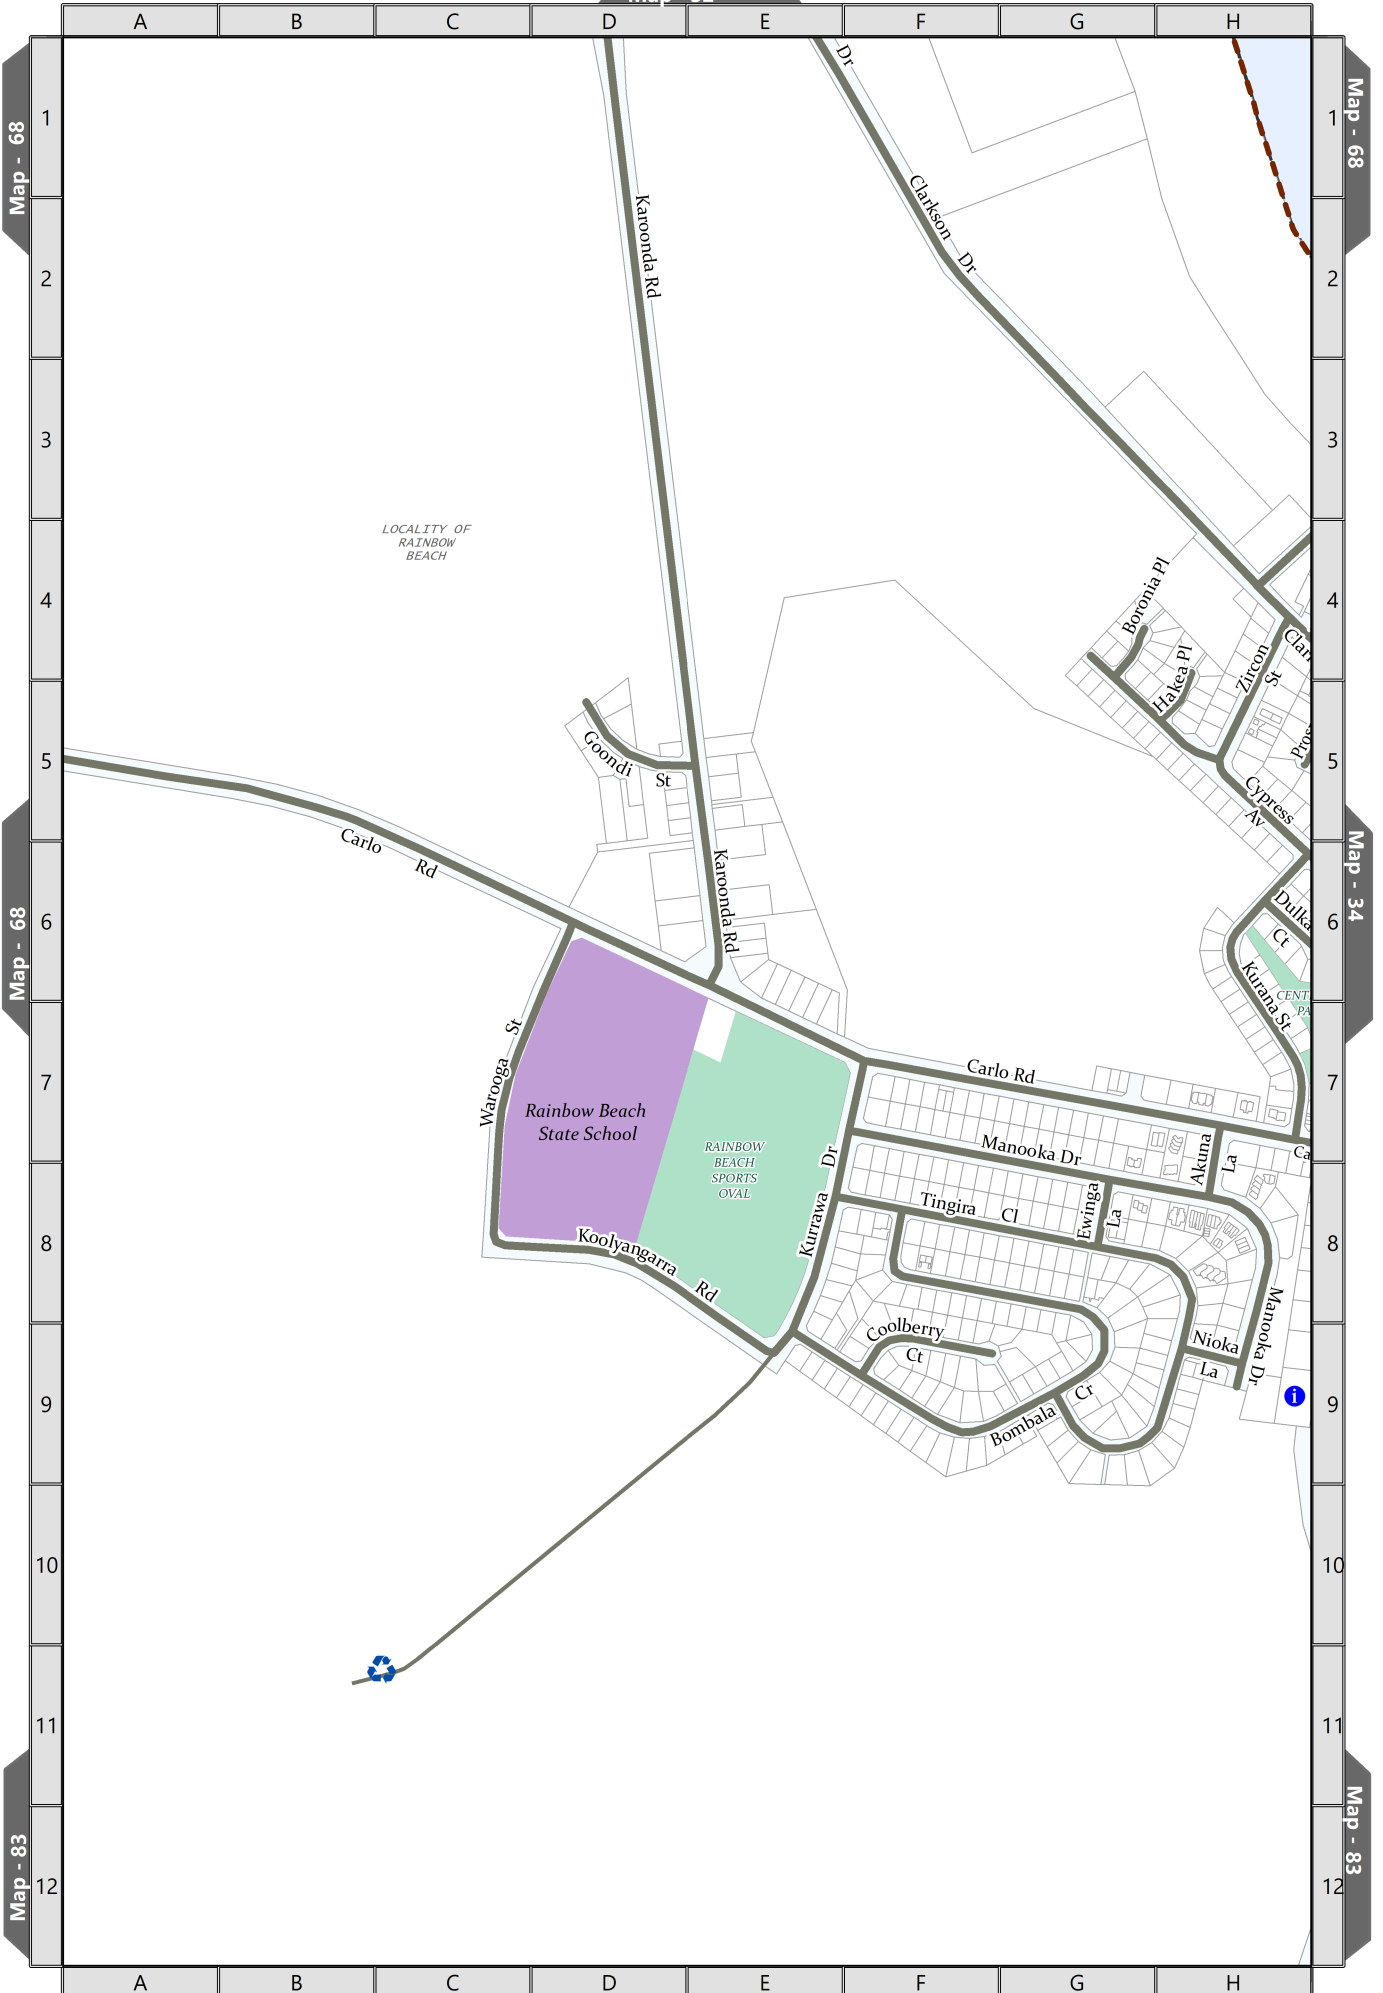

Map - 111

Map - 112

Meters

MAP - 31 MOTHAR MOUNTAIN

Meters

0 1:10,000 500

MAP - 32 RAINBOW BEACH

LOCALITY OF RAINBOW BEACH