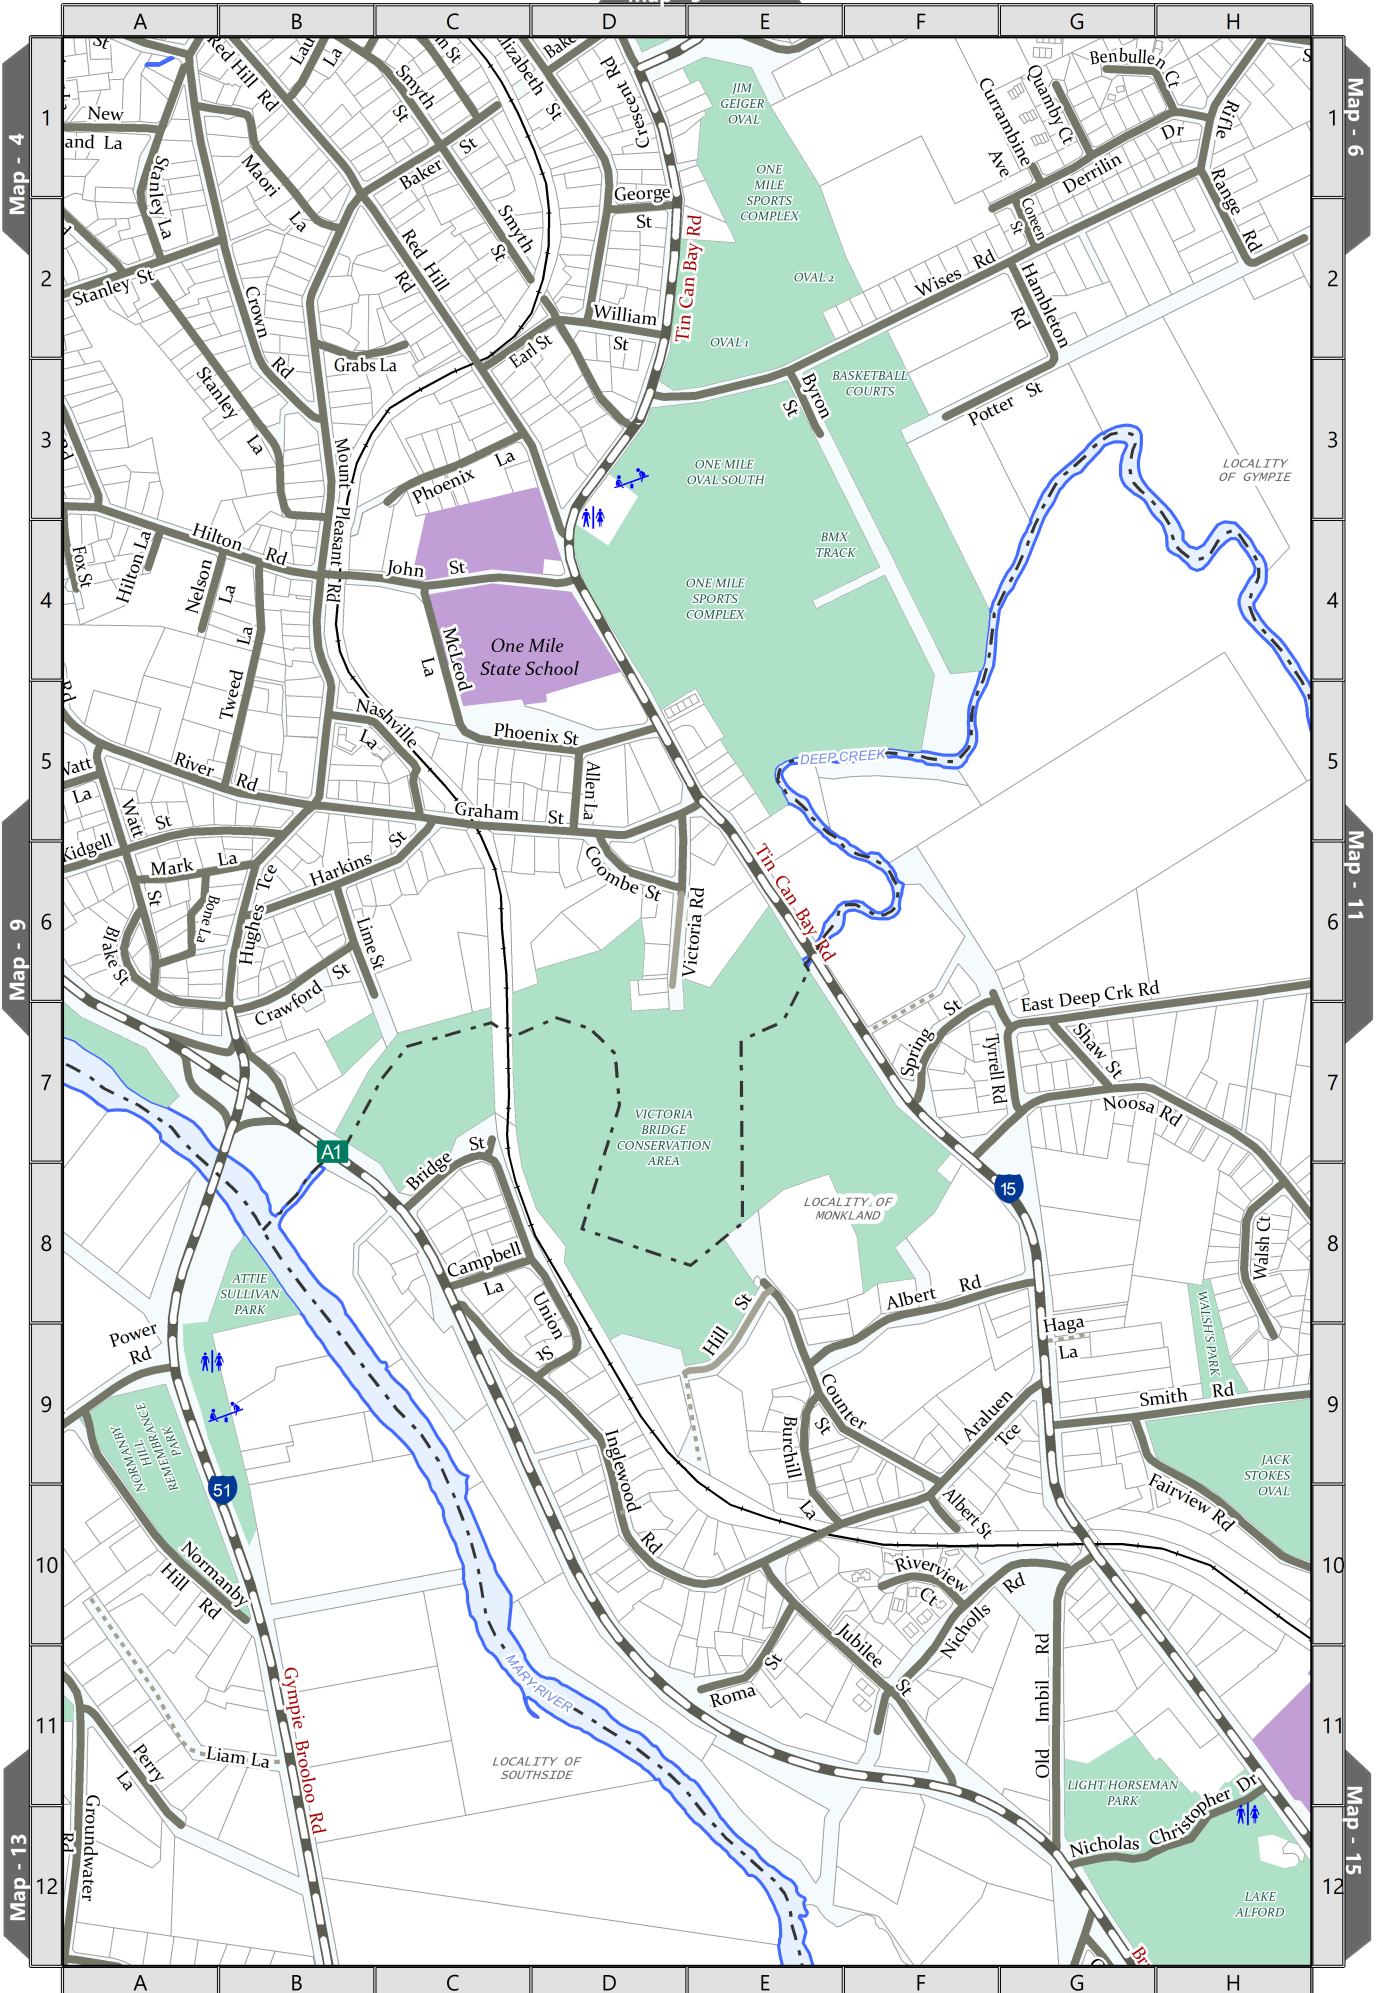

MAP - 5 GYMPIE

Meters

MAP - 6 EAST DEEP CREEK

0 1:10,000 500

MAP - 7 SOUTHSIDE

Meters

MAP - 8 SOUTHSIDE

Map - 3

Map - 5

Map - 8

Map - 10

Map - 12

Map - 14

MAP - 9 SOUTHSIDE

MAP - 10 GYMPIE

MAP - 11 MONKLAND

Meters

MAP - 12 SOUTHSIDE

MAP - 13 SOUTHSIDE

MAP - 14 JONES HILL

MAP - 15 GLANMIRE

Meters

MAP - 16 CORELLA

Map - 76