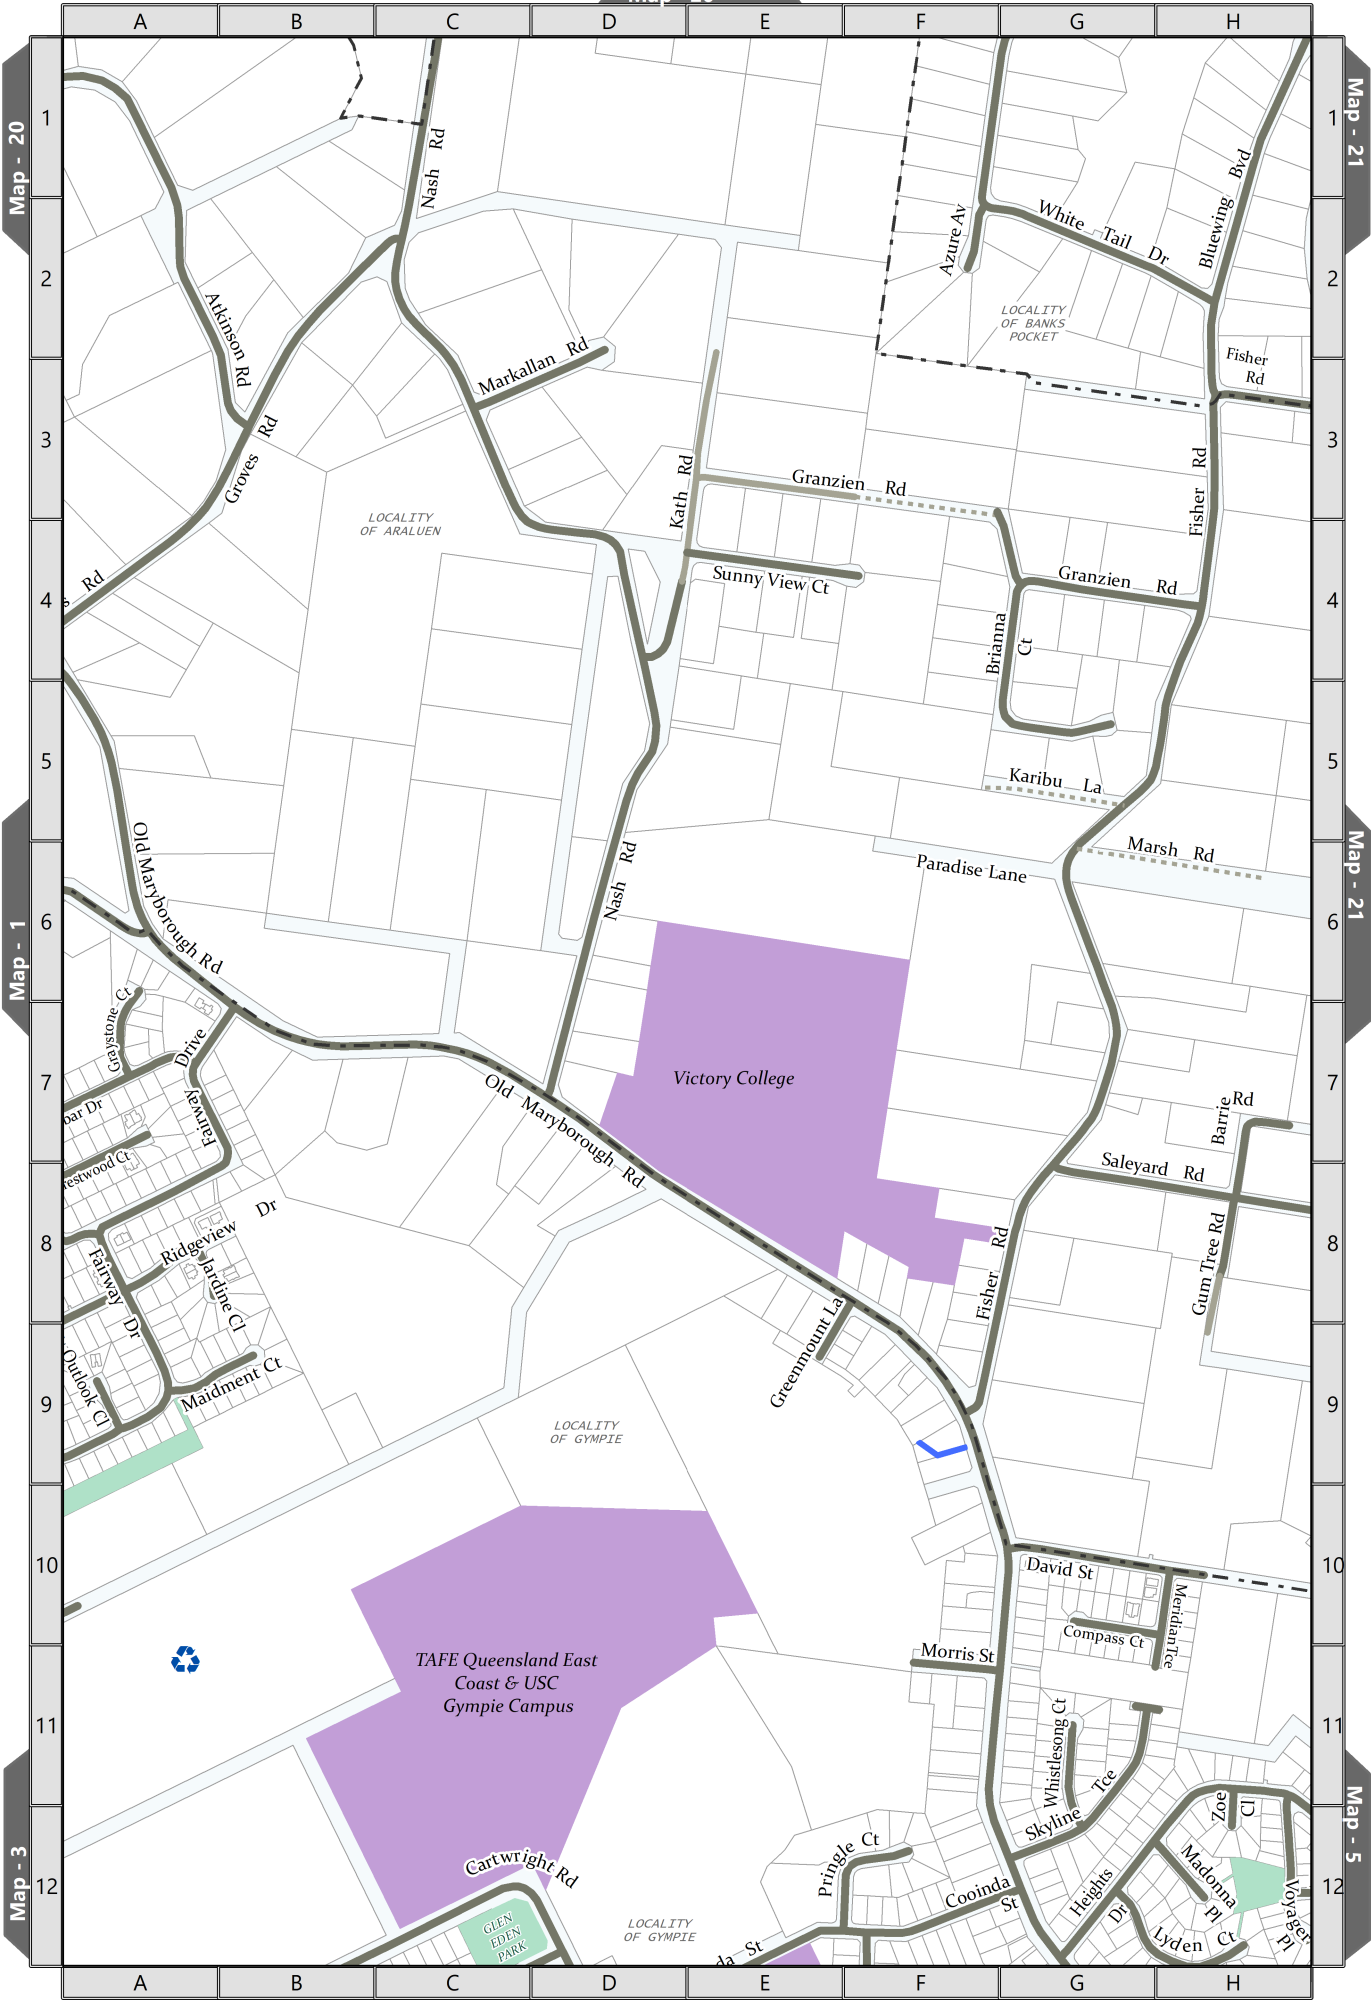

MAP - 2 ARALUEN