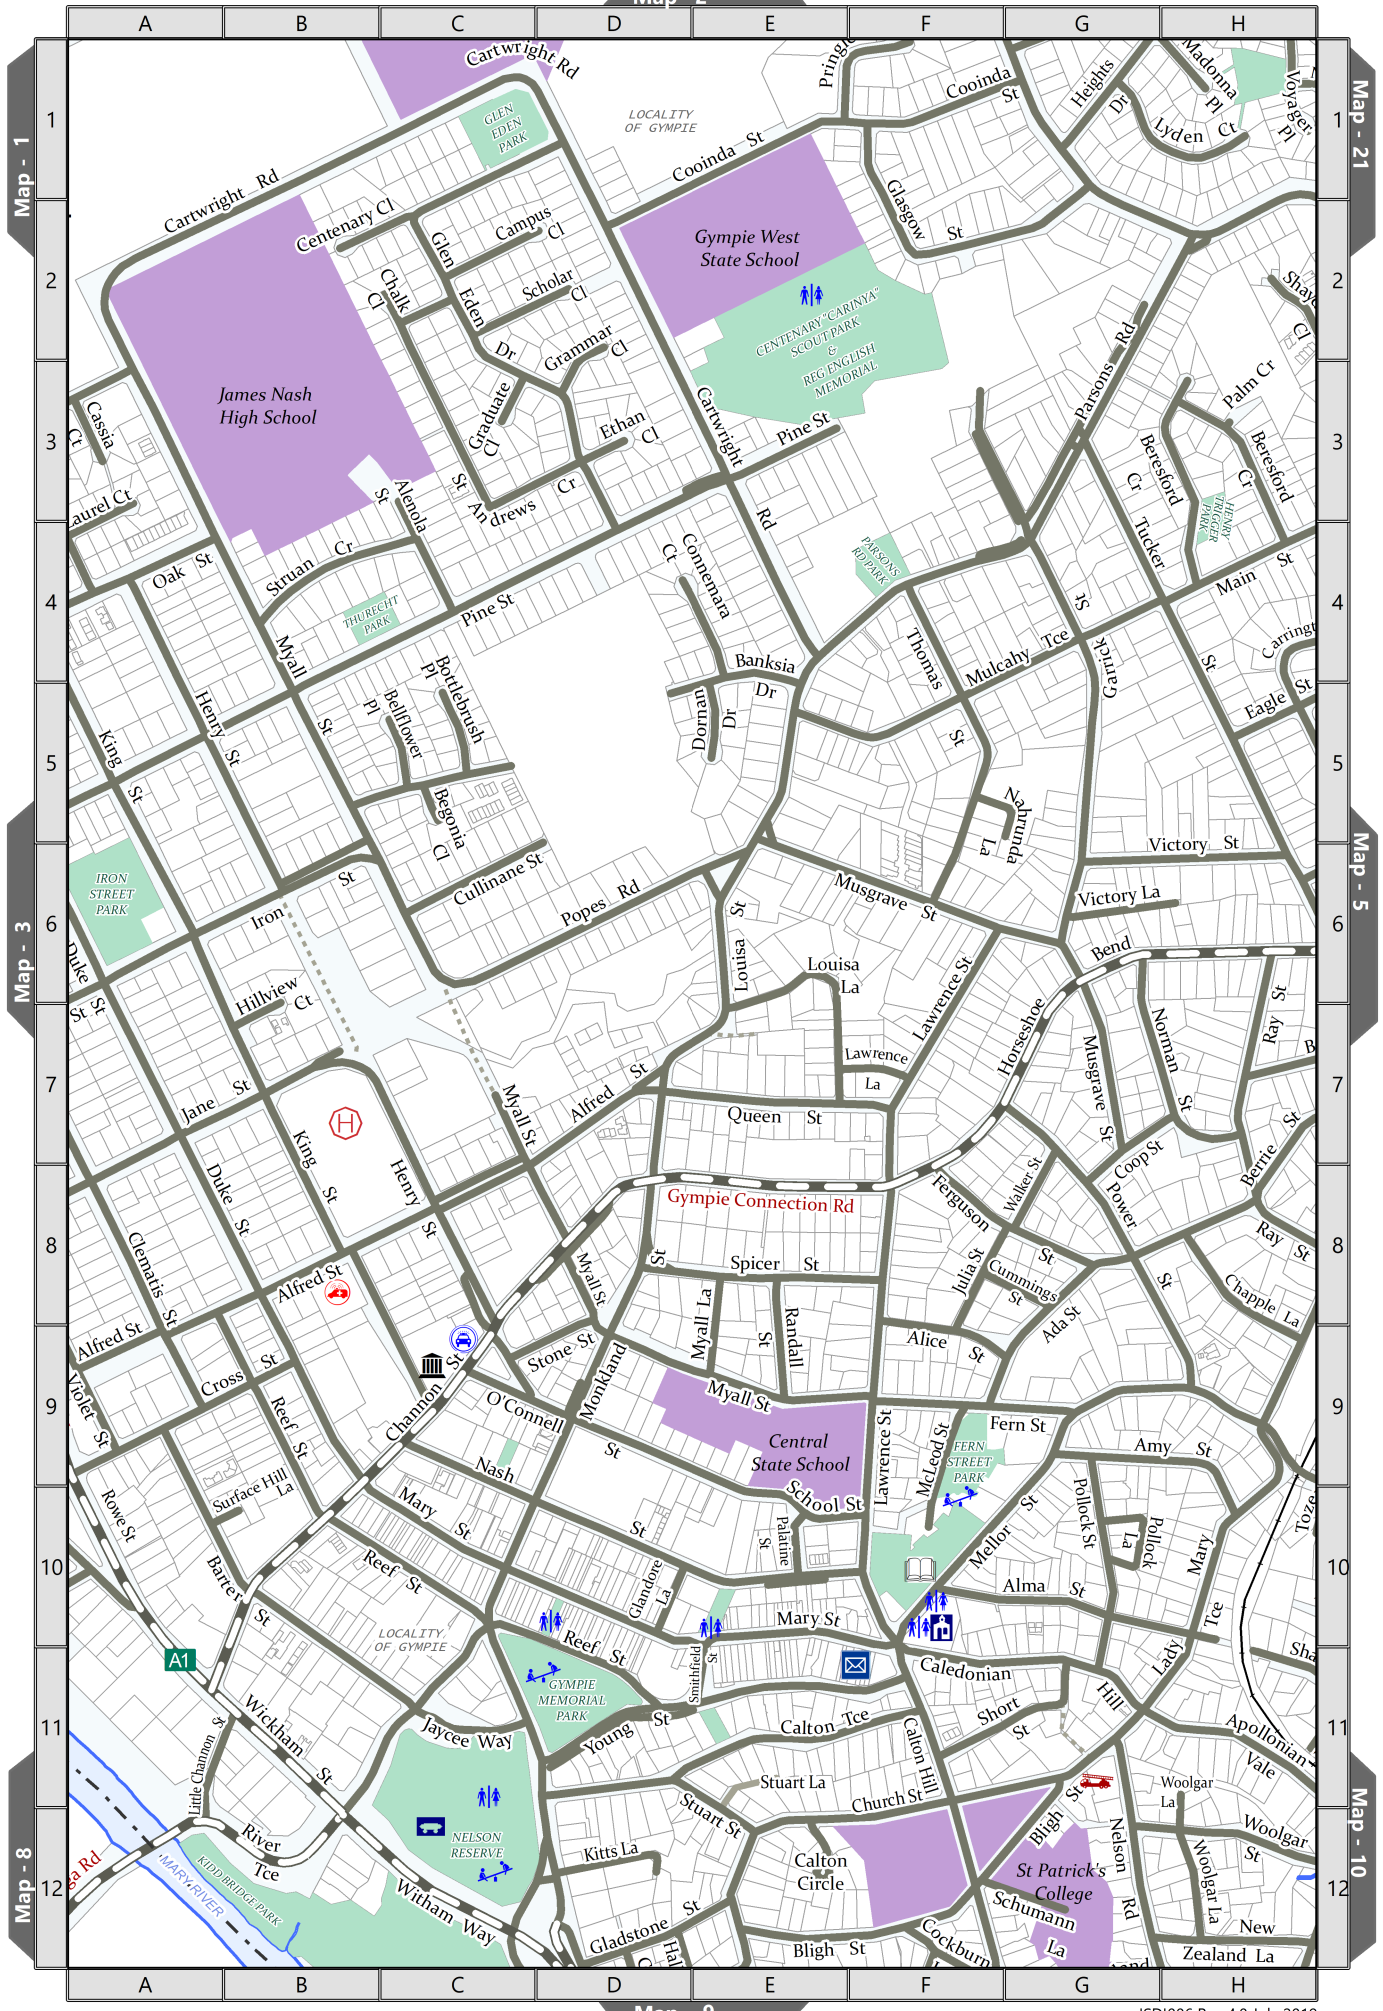

Meters

0 1:10,000 500

MAP - 4 GYMPIE