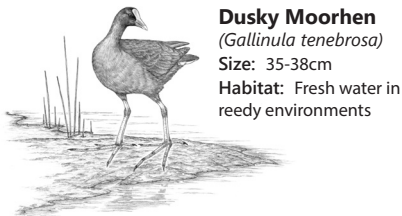

Straw-necked Ibis
(*Threskiornis spinicollis*)
Size: 65-70cm
Habitat: Shallow freshwater wetlands and pastures

Little Egret
(*Egretta garzetta*)
Size: 55-65cm
Habitat: Wetlands and intertidal mud-flats

Black Swan
(*Cygnus atratus*)
Size: 106-142cm
Habitat: Large expanses of open water, from fresh through to salt

Eurasian Coot
(*Fulica atra*)
Size: 32-39cm
Habitat: Swamps and lakes

Australian Pelican
(*Pelecanus conspicillatus*)
Size: 160-180cm
Habitat: Freshwater and marine wetlands

Cattle Egret
(*Ardea ibis*)
Size: 46-54cm
Habitat: Pastures, among stock and shallows of wetlands

White-faced Heron
(*Egretta novaehollandiae*)
Size: 60-70cm
Habitat: Pastures, farm dams, parklands and most wetlands

Purple Swamphen
(*Porphyrio porphyrio*)
Size: 44-48cm
Habitat: Swamps and marshy paddocks

Darter
(*Anhinga melanogaster*)
Size: 90cm
Habitat: Lakes, rivers and swamps

Pacific Black Duck
(*Anas superciliosa*)
Size: 47-60cm
Habitat: Deep permanent, thickly vegetated swamps, and open waters