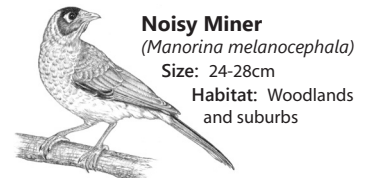

Black Swan
(*Cygnus atratus*)
Size: 106-142cm
Habitat: Large expanses of open water, from fresh through to salt

Eurasian Coot
(*Fulica atra*)
Size: 32-39cm
Habitat: Swamps and lakes

Australian Pelican
(*Pelecanus conspicillatus*)
Size: 160-180cm
Habitat: Freshwater and marine wetlands

Cattle Egret
(*Ardea ibis*)
Size: 46-54cm
Habitat: Pastures, among stock and shallows of wetlands

White-faced Heron
(*Egretta novaehollandiae*)
Size: 60-70cm
Habitat: Pastures, farm dams, parklands and most wetlands

Purple Swamphen
(*Porphyrio porphyrio*)
Size: 44-48cm
Habitat: Swamps and marshy paddocks

Darter
(*Anhinga melanogaster*)
Size: 90cm
Habitat: Lakes, rivers and swamps

Pacific Black Duck
(*Anas superciliosa*)
Size: 47-60cm
Habitat: Deep permanent, thickly vegetated swamps, and open waters

Dusky Moorhen
(*Gallinula tenebrosa*)
Size: 35-38cm
Habitat: Fresh water in reedy environments

Black-faced Cuckoo
(*Coracina novaehollandiae*)
Size: 33cm
Habitat: Open woodlands and forests

Noisy Miner
(*Manorina melanocephala*)
Size: 24-28cm
Habitat: Woodlands and suburbs