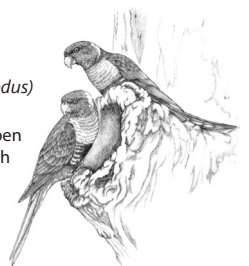

Purple Swamphen
(*Porphyrio porphyrio*)
Size: 44-48cm
Habitat: Swamps and marshy paddocks

Darter
(*Anhinga melanogaster*)
Size: 90cm
Habitat: Lakes, rivers and swamps

Pacific Black Duck
(*Anas superciliosa*)
Size: 47-60cm
Habitat: Deep permanent, thickly vegetated swamps, and open waters

Dusky Moorhen
(*Gallinula tenebrosa*)
Size: 35-38cm
Habitat: Fresh water in reedy environments

Black-faced Cuckoo
(*Coracina novaehollandiae*)
Size: 33cm
Habitat: Open woodlands and forests

Noisy Miner
(*Manorina melanocephala*)
Size: 24-28cm
Habitat: Woodlands and suburbs

Brown Honeyeater
(*Lichmera indistincta*)
Size: 12-16cm
Habitat: Mangroves, forests, heath and suburbs

Pale-headed Rosella
(*Platycercus adscitus*)
Size: 30cm
Habitat: Open forests, woodlands and farm lands

Rainbow Lorikeet
(*Trichoglossus haematodus*)
Size: 28cm
Habitat: Rainforests, open forests, woodlands, heath and gardens

Blue-faced Honeyeater
(*Entomyzon cyanotis*)
Size: 25-32cm
Habitat: Open forests