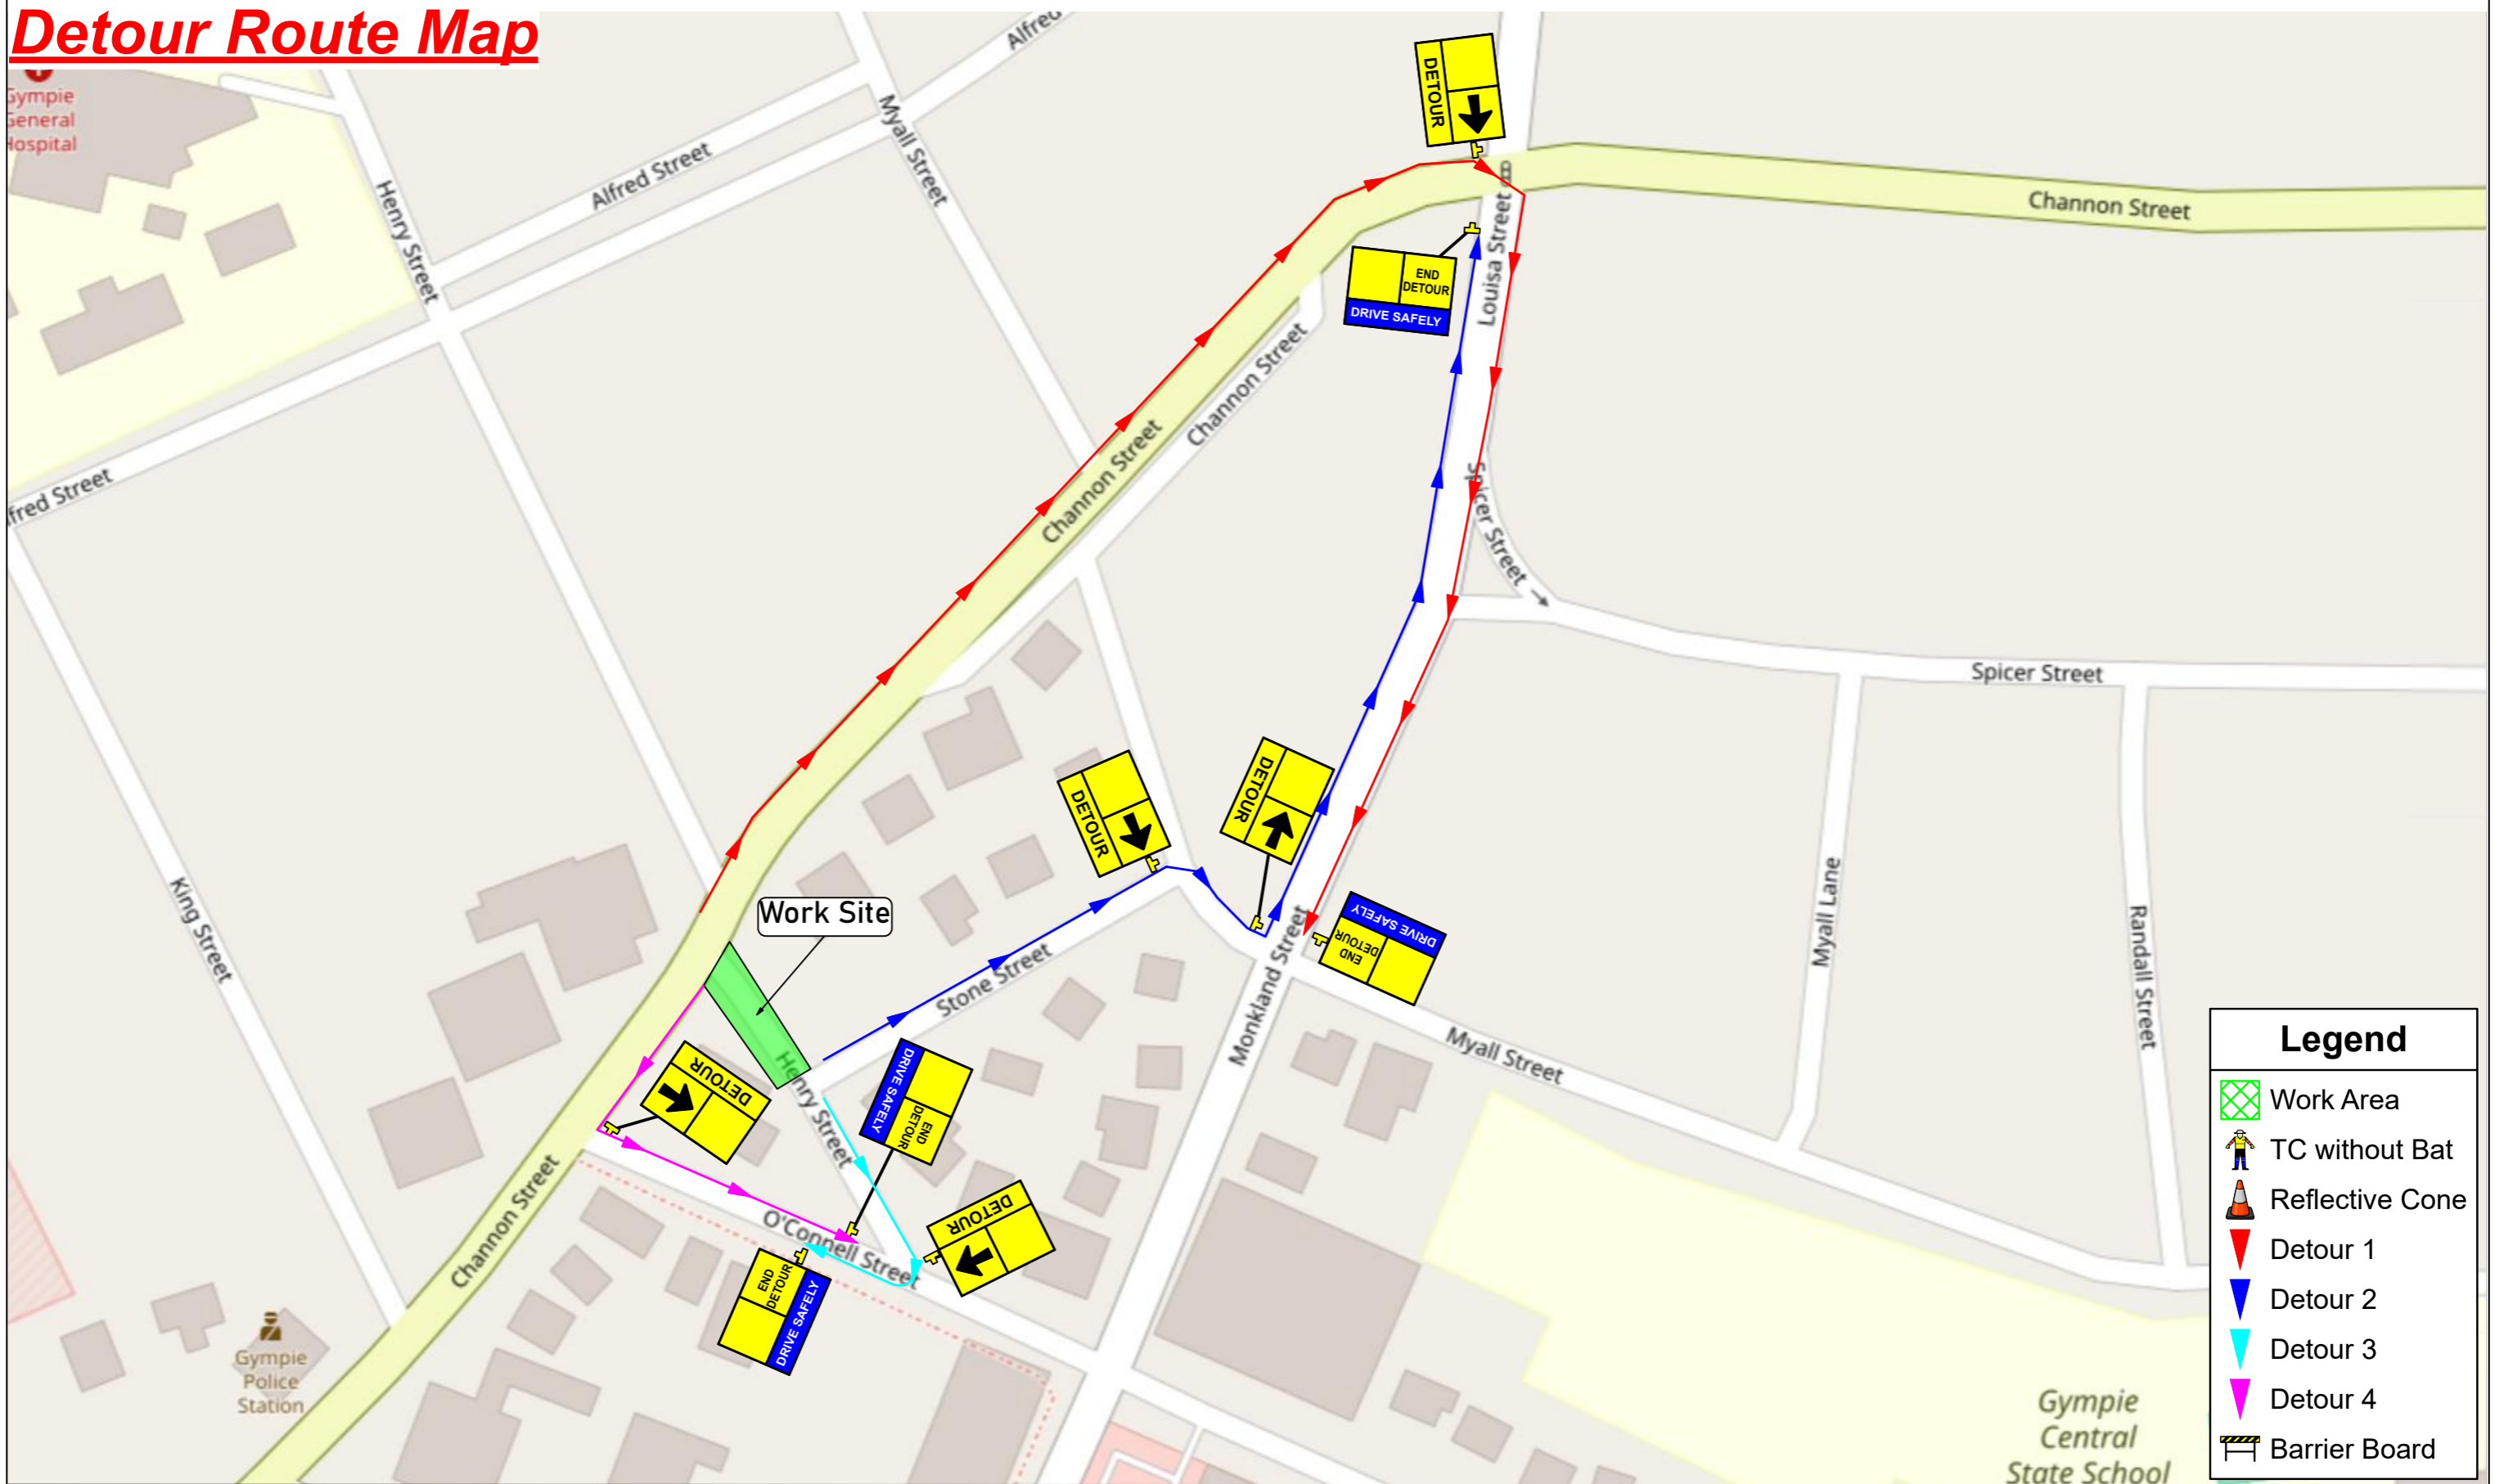

Detour Route Map

 <small>TRAFFIC MANAGEMENT PROFESSIONALS</small>		Job Location: Henry Street, Gympie							
		Northing: 